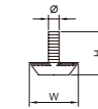

# Adjustable Leg

**AL01-16**

ITEM NO.	H (mm)	W (mm)	Ø (mm)	Weight (g)	Packing (pcs)
AL01-16	29	16	1/4", 5/16", M6	5.4	500

**AL01-19**

ITEM NO.	H (mm)	W (mm)	Ø (mm)	Weight (g)	Packing (pcs)
AL01-19	31	19	1/4", 5/16", M6	7	500

**AL02-23**

ITEM NO.	H (mm)	W (mm)	Ø (mm)	Weight (g)	Packing (pcs)
AL02-23	30	23	1/4", 5/16"	6.8	500

**AL03-25**

ITEM NO.	H (mm)	W (mm)	Ø (mm)	Weight (g)	Packing (pcs)
AL03-25	32	25	1/4", M6	9.4	250

**AL04-25**

ITEM NO.	H (mm)	W (mm)	Ø (mm)	Weight (g)	Packing (pcs)
AL04-25	34	25	1/4"	11.2	250

**AL05-30**

ITEM NO.	H (mm)	W (mm)	Ø (mm)	Weight (g)	Packing (pcs)
AL05-30	31	30	1/4", 5/16", 3/8"	15.8	500

**AL06-30**

ITEM NO.	H (mm)	W (mm)	Ø (mm)	Weight (g)	Packing (pcs)
AL06-30	37	30	1/4", 5/16"	12.4	500

**AL07-38**

ITEM NO.	H (mm)	W (mm)	Ø (mm)	Weight (g)	Packing (pcs)
AL07-38	43	38	1/4"	23.5	250

**AL08-50**

ITEM NO.	H (mm)	W (mm)	Ø (mm)	Weight (g)	Packing (pcs)
AL08-50	30	50	M8	24.6	250

**AL09-62**

ITEM NO.	H (mm)	W (mm)	Ø (mm)	Weight (g)	Packing (pcs)
AL09-62	42	62	M6	89.2	250