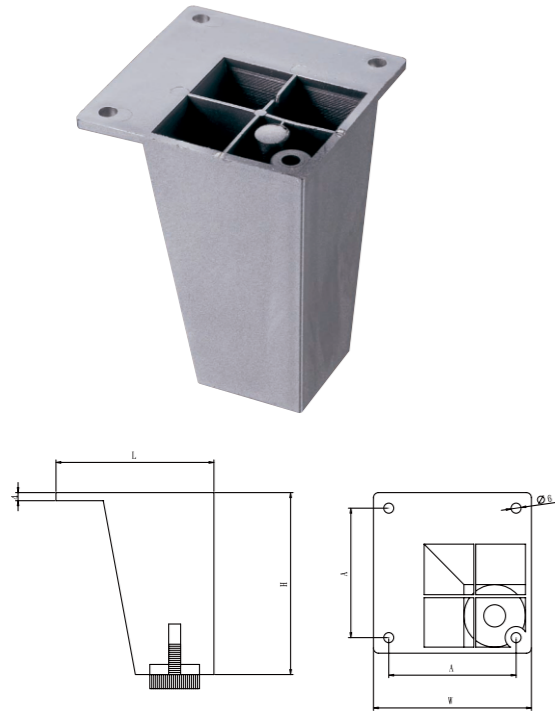

Table Leg

Handle

TL01/02