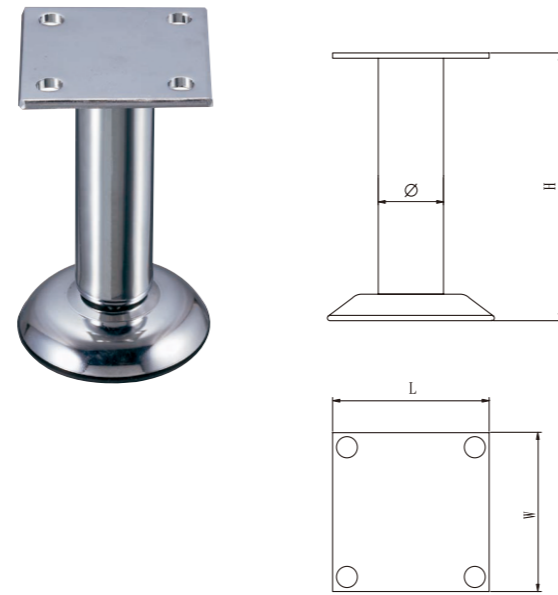

**AL07-38**

ITEM NO.	H (mm)	W (mm)	Ø (mm)	Weight (g)	Packing (pcs)
AL07-38	43	38	1/4"	23.5	250

**AL08-50**

ITEM NO.	H (mm)	W (mm)	Ø (mm)	Weight (g)	Packing (pcs)
AL08-50	30	50	M8	24.6	250

**AL09-62**

ITEM NO.	H (mm)	W (mm)	Ø (mm)	Weight (g)	Packing (pcs)
AL09-62	42	62	M6	89.2	250

**AL10-64**

ITEM NO.	H (mm)	W (mm)	Ø (mm)	Weight (g)	Packing (pcs)
AL10-64	42	64	M8	50.8	250

**AL11-90**

ITEM NO.	H (mm)	W (mm)	Ø (mm)	Weight (g)	Packing (pcs)
AL11-90	54	90	M8	213.2	100

# Table Leg

# Handle

TL01/02

ITEM NO.	L (mm)	W (mm)	H (mm)	A (mm)	Weight (g)	Packing (pcs)
TL01	63.5	63.5	50	50	64.6	100
TL02	80	80	90	64	104.2	100

TL03

ITEM NO.	L (mm)	W (mm)	H (mm)	Ø (mm)	Weight (g)	Packing (pcs)
TL03	60	60	105	25	399.4	100