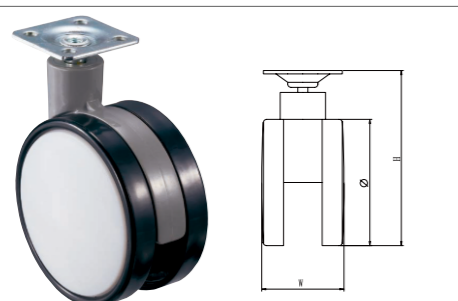

Caster

Catch

FC05-500

ITEM NO.	W (mm)	H (mm)	Ø (mm)	Weight (g)
FC05-400	46	67	50	120.4

FC05-501

ITEM NO.	W (mm)	H (mm)	Ø (mm)	Weight (g)
FC05-401	46	67	50	121.0

FC06-500

ITEM NO.	W (mm)	H (mm)	Ø (mm)	Weight (g)
FC06-500	45	62	50	80.0

FC06-501

ITEM NO.	W (mm)	H (mm)	Ø (mm)	Weight (g)
FC06-501	45	62	50	90.0

FC07-550

ITEM NO.	W (mm)	H (mm)	Ø (mm)	Weight (g)
FC07-500	68.5	70	55	127.4

FC07-551

ITEM NO.	W (mm)	H (mm)	Ø (mm)	Weight (g)
FC07-501	68.5	70	55	128.0

FC08-750

ITEM NO.	W (mm)	H (mm)	Ø (mm)	Weight (g)
FC08-750	48	98	75	145.0

FC08-751

ITEM NO.	W (mm)	H (mm)	Ø (mm)	Weight (g)
FC08-751	48	98	75	145.5

FC09-300

ITEM NO.	W (mm)	H (mm)	Ø (mm)	Weight (g)
FC09-300	40	56.5	30	51

FC10-Base

ITEM NO.	W (mm)	H (mm)	Ø (mm)	Weight (g)
FC10-Base	60	8	60	7

Magnetic Catch

Magnetic Catch

DM001

ITEM NO.	Weight (g)	Packing (pcs)
DM001	15.2	1200

DM002

ITEM NO.	Weight (g)	Packing (pcs)
DM002	29.8	600