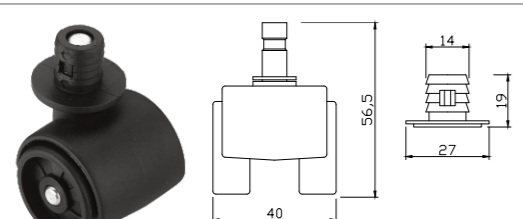

Caster

Catch

FC05-500

ITEM NO.	W (mm)	H (mm)	Ø (mm)	Weight (g)
FC05-400	46	67	50	120.4

FC05-501

ITEM NO.	W (mm)	H (mm)	Ø (mm)	Weight (g)
FC05-401	46	67	50	121.0

FC06-500

ITEM NO.	W (mm)	H (mm)	Ø (mm)	Weight (g)
FC06-500	45	62	50	80.0

FC06-501

ITEM NO.	W (mm)	H (mm)	Ø (mm)	Weight (g)
FC06-501	45	62	50	90.0

FC07-550

ITEM NO.	W (mm)	H (mm)	Ø (mm)	Weight (g)
FC07-500	68.5	70	55	127.4

FC07-551

ITEM NO.	W (mm)	H (mm)	Ø (mm)	Weight (g)
FC07-501	68.5	70	55	128.0

FC08-750

ITEM NO.	W (mm)	H (mm)	Ø (mm)	Weight (g)
FC08-750	48	98	75	145.0

FC08-751

ITEM NO.	W (mm)	H (mm)	Ø (mm)	Weight (g)
FC08-751	48	98	75	145.5

FC09-300

ITEM NO.	W (mm)	H (mm)	Ø (mm)	Weight (g)
FC09-300	40	56.5	30	51

FC10-Base

ITEM NO.	W (mm)	H (mm)	Ø (mm)	Weight (g)
FC10-Base	60	8	60	7

Magnetic Catch

Magnetic Catch

DM001

ITEM NO.	Weight (g)	Packing (pcs)
DM001	15.2	1200

DM002

ITEM NO.	Weight (g)	Packing (pcs)
DM002	29.8	600