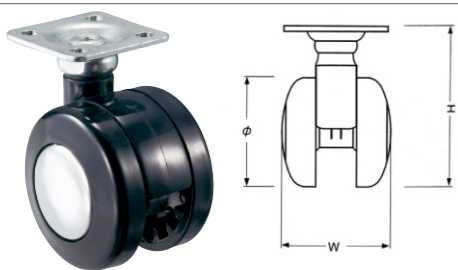

Caster

Catch

FC05-500

ITEM NO.	W (mm)	H (mm)	Ø (mm)	Weight (g)
FC05-400	46	67	50	120.4

FC05-501

ITEM NO.	W (mm)	H (mm)	Ø (mm)	Weight (g)
FC05-401	46	67	50	121.0

FC06-500

ITEM NO.	W (mm)	H (mm)	Ø (mm)	Weight (g)
FC06-500	45	62	50	80.0

FC06-501

ITEM NO.	W (mm)	H (mm)	Ø (mm)	Weight (g)
FC06-501	45	62	50	90.0

FC07-550

ITEM NO.	W (mm)	H (mm)	Ø (mm)	Weight (g)
FC07-500	68.5	70	55	127.4

FC07-551

ITEM NO.	W (mm)	H (mm)	Ø (mm)	Weight (g)
FC07-501	68.5	70	55	128.0

FC08-750

ITEM NO.	W (mm)	H (mm)	Ø (mm)	Weight (g)
FC08-750	48	98	75	145.0

FC08-751

ITEM NO.	W (mm)	H (mm)	Ø (mm)	Weight (g)
FC08-751	48	98	75	145.5

FC09-300

ITEM NO.	W (mm)	H (mm)	Ø (mm)	Weight (g)
FC09-300	40	56.5	30	51

FC10-Base

ITEM NO.	W (mm)	H (mm)	Ø (mm)	Weight (g)
FC10-Base	60	8	60	7

Magnetic Catch

Magnetic Catch

DM001

ITEM NO.	Weight (g)	Packing (pcs)
DM001	15.2	1200

DM002

ITEM NO.	Weight (g)	Packing (pcs)
DM002	29.8	600