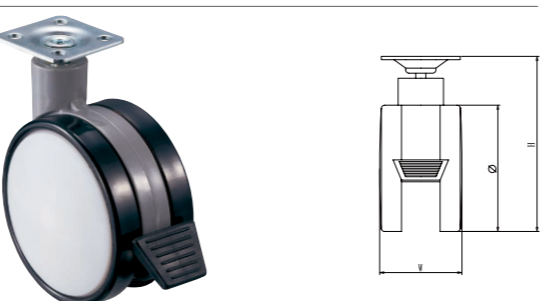

Caster

Catch

FC05-500

ITEM NO.	W (mm)	H (mm)	Ø (mm)	Weight (g)
FC05-400	46	67	50	120.4

FC05-501

ITEM NO.	W (mm)	H (mm)	Ø (mm)	Weight (g)
FC05-401	46	67	50	121.0

FC06-500

ITEM NO.	W (mm)	H (mm)	Ø (mm)	Weight (g)
FC06-500	45	62	50	80.0

FC06-501

ITEM NO.	W (mm)	H (mm)	Ø (mm)	Weight (g)
FC06-501	45	62	50	90.0

FC07-550

ITEM NO.	W (mm)	H (mm)	Ø (mm)	Weight (g)
FC07-500	68.5	70	55	127.4

FC07-551

ITEM NO.	W (mm)	H (mm)	Ø (mm)	Weight (g)
FC07-501	68.5	70	55	128.0

FC08-750

ITEM NO.	W (mm)	H (mm)	Ø (mm)	Weight (g)
FC08-750	48	98	75	145.0

FC08-751

ITEM NO.	W (mm)	H (mm)	Ø (mm)	Weight (g)
FC08-751	48	98	75	145.5

FC09-300

ITEM NO.	W (mm)	H (mm)	Ø (mm)	Weight (g)
FC09-300	40	56.5	30	51