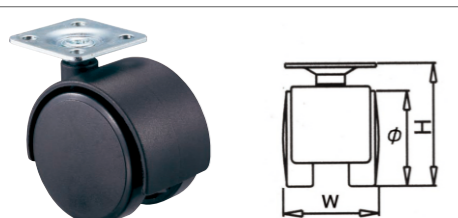

Caster

Catch

FC05-500

ITEM NO.	W (mm)	H (mm)	Ø (mm)	Weight (g)
FC05-400	46	67	50	120.4

FC05-501

ITEM NO.	W (mm)	H (mm)	Ø (mm)	Weight (g)
FC05-401	46	67	50	121.0

FC06-500

ITEM NO.	W (mm)	H (mm)	Ø (mm)	Weight (g)
FC06-500	45	62	50	80.0

FC06-501

ITEM NO.	W (mm)	H (mm)	Ø (mm)	Weight (g)
FC06-501	45	62	50	90.0

FC07-550

ITEM NO.	W (mm)	H (mm)	Ø (mm)	Weight (g)
FC07-500	68.5	70	55	127.4

FC07-551

ITEM NO.	W (mm)	H (mm)	Ø (mm)	Weight (g)
FC07-501	68.5	70	55	128.0

FC08-750

ITEM NO.	W (mm)	H (mm)	Ø (mm)	Weight (g)
FC08-750	48	98	75	145.0

FC08-751

ITEM NO.	W (mm)	H (mm)	Ø (mm)	Weight (g)
FC08-751	48	98	75	145.5

FC09-300

ITEM NO.	W (mm)	H (mm)	Ø (mm)	Weight (g)
FC09-300	40	56.5	30	51