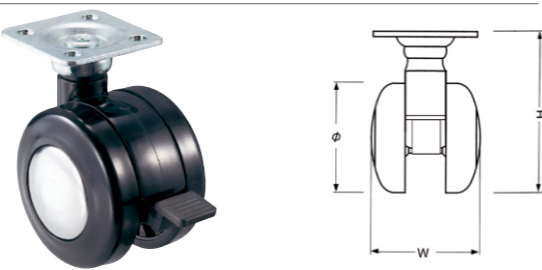

Caster

Catch

FC05-500

ITEM NO.	W (mm)	H (mm)	Ø (mm)	Weight (g)
FC05-400	46	67	50	120.4

FC05-501

ITEM NO.	W (mm)	H (mm)	Ø (mm)	Weight (g)
FC05-401	46	67	50	121.0

FC06-500

ITEM NO.	W (mm)	H (mm)	Ø (mm)	Weight (g)
FC06-500	45	62	50	80.0

FC06-501

ITEM NO.	W (mm)	H (mm)	Ø (mm)	Weight (g)
FC06-501	45	62	50	90.0

FC07-550

ITEM NO.	W (mm)	H (mm)	Ø (mm)	Weight (g)
FC07-500	68.5	70	55	127.4

FC07-551

ITEM NO.	W (mm)	H (mm)	Ø (mm)	Weight (g)
FC07-501	68.5	70	55	128.0

FC08-750

ITEM NO.	W (mm)	H (mm)	Ø (mm)	Weight (g)
FC08-750	48	98	75	145.0

FC08-751

ITEM NO.	W (mm)	H (mm)	Ø (mm)	Weight (g)
FC08-751	48	98	75	145.5

FC09-300

ITEM NO.	W (mm)	H (mm)	Ø (mm)	Weight (g)
FC09-300	40	56.5	30	51

FC10-Base

ITEM NO.	W (mm)	H (mm)	Ø (mm)	Weight (g)
FC10-Base	60	8	60	7

Magnetic Catch

Magnetic Catch

DM001

ITEM NO.	Weight (g)	Packing (pcs)
DM001	15.2	1200

DM002

ITEM NO.	Weight (g)	Packing (pcs)
DM002	29.8	600