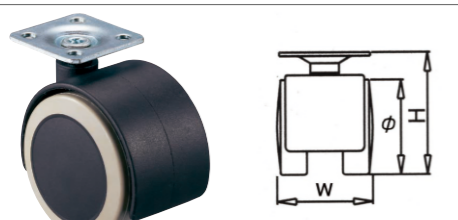

Caster

Catch

FC05-500

ITEM NO.	W (mm)	H (mm)	Ø (mm)	Weight (g)
FC05-400	46	67	50	120.4

FC05-501

ITEM NO.	W (mm)	H (mm)	Ø (mm)	Weight (g)
FC05-401	46	67	50	121.0

FC06-500

ITEM NO.	W (mm)	H (mm)	Ø (mm)	Weight (g)
FC06-500	45	62	50	80.0

FC06-501

ITEM NO.	W (mm)	H (mm)	Ø (mm)	Weight (g)
FC06-501	45	62	50	90.0

FC07-550

ITEM NO.	W (mm)	H (mm)	Ø (mm)	Weight (g)
FC07-500	68.5	70	55	127.4

FC07-551

ITEM NO.	W (mm)	H (mm)	Ø (mm)	Weight (g)
FC07-501	68.5	70	55	128.0

FC08-750

ITEM NO.	W (mm)	H (mm)	Ø (mm)	Weight (g)
FC08-750	48	98	75	145.0

FC08-751

ITEM NO.	W (mm)	H (mm)	Ø (mm)	Weight (g)
FC08-751	48	98	75	145.5

FC09-300

ITEM NO.	W (mm)	H (mm)	Ø (mm)	Weight (g)
FC09-300	40	56.5	30	51