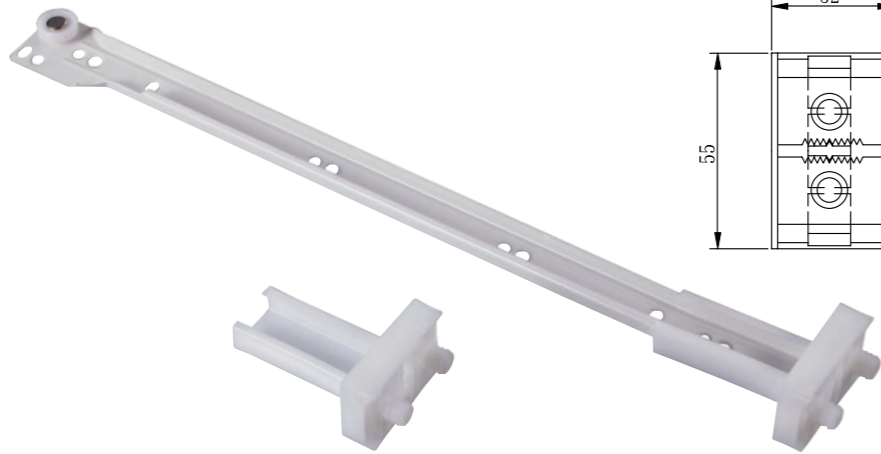

Other Plastic Parts/Bottom Nail

Board Support Series

Other Plastic Parts

P05

ITEM NO.	Weight (g)	Packing (pcs)
P04	0.6	10000

P06-2

ITEM NO.	Weight (g)	Packing (pcs)
P06-2	3.6	4000

P06-4

ITEM NO.	Weight (g)	Packing (pcs)
P06-4	5.0	2500

P07-R

ITEM NO.	Weight (g)	Packing (pcs)
P07-R	22.0	500
P07-L	22.0	500

Bottom Nail

PN-01

PN-02

PN-03

PN-04

ITEM NO.	ϕ (mm)	Weight (g)	Packing (pcs)
PN-01	16	1.6	2000
PN-02	18	2.2	2000
PN-03	21	2.6	2000
PN-04	17	7.6	2000

Board Support Series

SP-01

ITEM NO.	L (mm)	Ø (mm)	Weight (g)	Packing (pcs)
SP-01	27.5	5.0	12.4	1000

SP-02

ITEM NO.	L (mm)	Ø (mm)	Weight (g)	Packing (pcs)
SP-02	15	5.5	3.4	1000

SP-03

ITEM NO.	L (mm)	Ø (mm)	Weight (g)	Packing (pcs)
SP-03	16.3	5.0	2.6	1000

SP-04

ITEM NO.	L (mm)	Ø (mm)	Weight (g)	Packing (pcs)
SP-04	25.5	6.0	6.6	1000