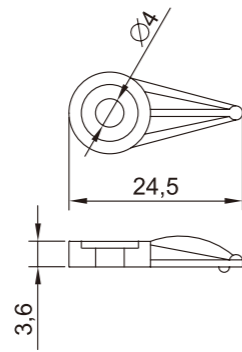

Other Plastic Parts/Bottom Nail

Board Support Series

Other Plastic Parts

P05