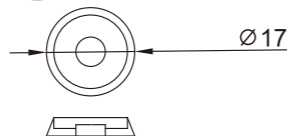

ITEM NO.	Weight (g)	Packing (pcs)
P06-4	5.0	2500

P07-R

ITEM NO.	Weight (g)	Packing (pcs)
P07-R	22.0	500
P07-L	22.0	500

Bottom Nail

PN-01

PN-02

PN-03

PN-04

ITEM NO.	ϕ (mm)	Weight (g)	Packing (pcs)
PN-01	16	1.6	2000
PN-02	18	2.2	2000
PN-03	21	2.6	2000
PN-04	17	7.6	2000

Board Support Series

SP-01

ITEM NO.	L (mm)	Ø (mm)	Weight (g)	Packing (pcs)
SP-01	27.5	5.0	12.4	1000

SP-02

ITEM NO.	L (mm)	Ø (mm)	Weight (g)	Packing (pcs)
SP-02	15	5.5	3.4	1000

SP-03

ITEM NO.	L (mm)	Ø (mm)	Weight (g)	Packing (pcs)
SP-03	16.3	5.0	2.6	1000

SP-04

ITEM NO.	L (mm)	Ø (mm)	Weight (g)	Packing (pcs)
SP-04	25.5	6.0	6.6	1000