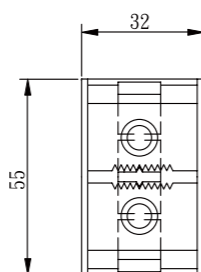

ITEM NO.	Ø1 (mm)	H (mm)	Ø2 (mm)	Weight (g)	Packing (pcs)
PC02-43	51	24	43	11	1000

PC03-50

ITEM NO.	Ø1 (mm)	H (mm)	Ø2 (mm)	Weight (g)	Packing (pcs)
PC03-50	63	16	50	11.6	1000

PC04-60

ITEM NO.	Ø1 (mm)	H (mm)	Ø2 (mm)	Weight (g)	Packing (pcs)
PC04-60	72	24	60	20.6	1000

Plastic Hinge

PH01

ITEM NO.	Ø1 (mm)	H (mm)	Ø2 (mm)	Weight (g)	Packing (pcs)
PH01	12	24.5	8	1	2500

PH02

ITEM NO.	Ø1 (mm)	H (mm)	Ø2 (mm)	Weight (g)	Packing (pcs)
PH02	12	24	8	1	2500

Other Plastic Parts

P01

ITEM NO.	Weight (g)	Packing (pcs)
P01	2.0	5000

P05

ITEM NO.	Weight (g)	Packing (pcs)
P04	0.6	10000

P06-2

ITEM NO.	Weight (g)	Packing (pcs)
P06-2	3.6	4000

P06-4

ITEM NO.	Weight (g)	Packing (pcs)
P06-4	5.0	2500

P07-R

ITEM NO.	Weight (g)	Packing (pcs)
P07-R	22.0	500
P07-L	22.0	500

Bottom Nail

PN-01

PN-02

PN-03

PN-04

ITEM NO.	Ø(mm)	Weight (g)	Packing (pcs)
PN-01	16	1.6	2000
PN-02	18	2.2	2000
PN-03	21	2.6	2000
PN-04	17	7.6	2000

Board Support Series