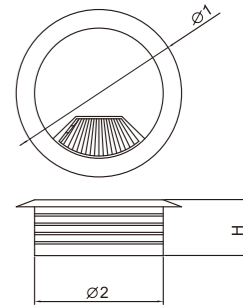

Other Plastics Fittings

Other Plastics Fittings

Plastic Cup/Plastic Hinge/Other Plastic Parts

Plastic Cup

PC01-30

ITEM NO.	Ø1 (mm)	H (mm)	Ø2 (mm)	Weight (g)	Packing (pcs)
PC01-30	33.5	9.5	30	3.4	1000

PC02-43

ITEM NO.	Ø1 (mm)	H (mm)	Ø2 (mm)	Weight (g)	Packing (pcs)
PC02-43	51	24	43	11	1000

PC03-50

ITEM NO.	Ø1 (mm)	H (mm)	Ø2 (mm)	Weight (g)	Packing (pcs)
PC03-50	63	16	50	11.6	1000

PC04-60

ITEM NO.	Ø1 (mm)	H (mm)	Ø2 (mm)	Weight (g)	Packing (pcs)
PC04-60	72	24	60	20.6	1000