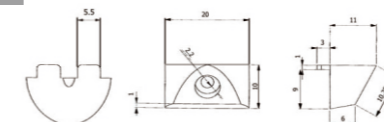

ITEM NO.	Ø1 (mm)	H (mm)	Ø2 (mm)	Weight (g)	Packing (pcs)
PC02-43	51	24	43	11	1000

PC03-50

ITEM NO.	Ø1 (mm)	H (mm)	Ø2 (mm)	Weight (g)	Packing (pcs)
PC03-50	63	16	50	11.6	1000

PC04-60

ITEM NO.	Ø1 (mm)	H (mm)	Ø2 (mm)	Weight (g)	Packing (pcs)
PC04-60	72	24	60	20.6	1000

Plastic Hinge

PH01

ITEM NO.	Ø1 (mm)	H (mm)	Ø2 (mm)	Weight (g)	Packing (pcs)
PH01	12	24.5	8	1	2500

PH02

ITEM NO.	Ø1 (mm)	H (mm)	Ø2 (mm)	Weight (g)	Packing (pcs)
PH02	12	24	8	1	2500

Other Plastic Parts

P01

ITEM NO.	Weight (g)	Packing (pcs)
P01	2.0	5000