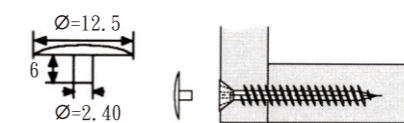

Other Plastics Fittings

Other Plastics Fittings

Plastic Cup/Plastic Hinge/Other Plastic Parts

Plastic Cup

PC01-30

ITEM NO.	Ø1 (mm)	H (mm)	Ø2 (mm)	Weight (g)	Packing (pcs)
PC01-30	33.5	9.5	30	3.4	1000

PC02-43

ITEM NO.	Ø1 (mm)	H (mm)	Ø2 (mm)	Weight (g)	Packing (pcs)
PC02-43	51	24	43	11	1000

PC03-50

ITEM NO.	Ø1 (mm)	H (mm)	Ø2 (mm)	Weight (g)	Packing (pcs)
PC03-50	63	16	50	11.6	1000

PC04-60

ITEM NO.	Ø1 (mm)	H (mm)	Ø2 (mm)	Weight (g)	Packing (pcs)
PC04-60	72	24	60	20.6	1000

Plastic Hinge

PH01

ITEM NO.	Ø1 (mm)	H (mm)	Ø2 (mm)	Weight (g)	Packing (pcs)
PH01	12	24.5	8	1	2500

PH02

ITEM NO.	Ø1 (mm)	H (mm)	Ø2 (mm)	Weight (g)	Packing (pcs)
PH02	12	24	8	1	2500

Other Plastic Parts

P01

ITEM NO.	Weight (g)	Packing (pcs)
P01	2.0	5000

P02

ITEM NO.	Weight (g)	Packing (pcs)
P02	0.1	10000

P03

ITEM NO.	Weight (g)	Packing (pcs)
P03	0.1	1000

P04

ITEM NO.	Weight (g)	Packing (pcs)
P04	3.2	2500