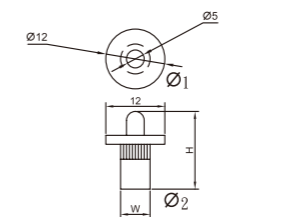

ITEM NO.	Ø1 (mm)	H (mm)	Ø2 (mm)	Weight (g)	Packing (pcs)
PC02-43	51	24	43	11	1000

PC03-50

ITEM NO.	Ø1 (mm)	H (mm)	Ø2 (mm)	Weight (g)	Packing (pcs)
PC03-50	63	16	50	11.6	1000

PC04-60

ITEM NO.	Ø1 (mm)	H (mm)	Ø2 (mm)	Weight (g)	Packing (pcs)
PC04-60	72	24	60	20.6	1000

Plastic Hinge

PH01

ITEM NO.	Ø1 (mm)	H (mm)	Ø2 (mm)	Weight (g)	Packing (pcs)
PH01	12	24.5	8	1	2500

PH02

ITEM NO.	Ø1 (mm)	H (mm)	Ø2 (mm)	Weight (g)	Packing (pcs)
PH02	12	24	8	1	2500

Other Plastic Parts

P01

ITEM NO.	Weight (g)	Packing (pcs)
P01	2.0	5000