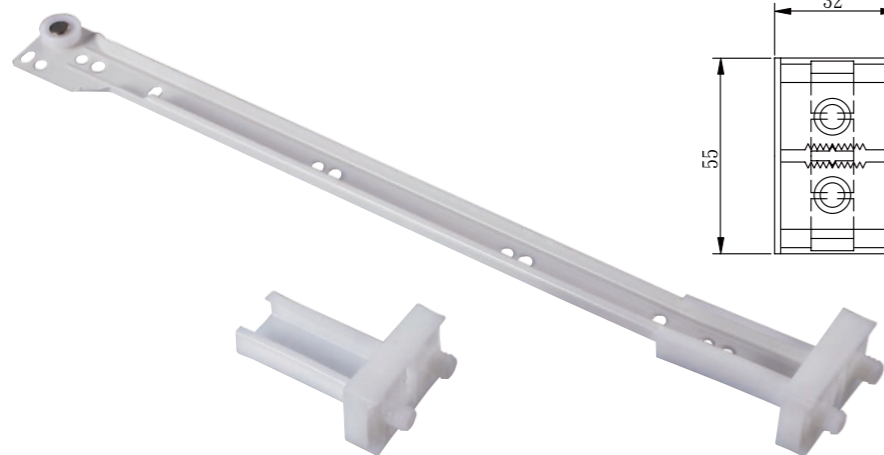

ITEM NO.	Weight (g)	Packing (pcs)
P06-4	5.0	2500

P07-R