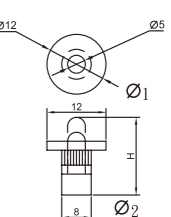

Other Plastics Fittings

Other Plastics Fittings

Plastic Cup/Plastic Hinge/Other Plastic Parts

Plastic Cup

PC01-30

ITEM NO.	Ø1 (mm)	H (mm)	Ø2 (mm)	Weight (g)	Packing (pcs)
PC01-30	33.5	9.5	30	3.4	1000

PC02-43

ITEM NO.	Ø1 (mm)	H (mm)	Ø2 (mm)	Weight (g)	Packing (pcs)
PC02-43	51	24	43	11	1000

PC03-50

ITEM NO.	Ø1 (mm)	H (mm)	Ø2 (mm)	Weight (g)	Packing (pcs)
PC03-50	63	16	50	11.6	1000

PC04-60

ITEM NO.	Ø1 (mm)	H (mm)	Ø2 (mm)	Weight (g)	Packing (pcs)
PC04-60	72	24	60	20.6	1000

Plastic Hinge

PH01

ITEM NO.	Ø1 (mm)	H (mm)	Ø2 (mm)	Weight (g)	Packing (pcs)
PH01	12	24.5	8	1	2500

PH02

ITEM NO.	Ø1 (mm)	H (mm)	Ø2 (mm)	Weight (g)	Packing (pcs)
PH02	12	24	8	1	2500

Other Plastic Parts

P01

ITEM NO.	Weight (g)	Packing (pcs)
P01	2.0	5000