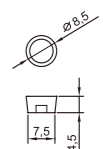

ITEM NO.	Ø1 (mm)	H (mm)	Ø2 (mm)	Weight (g)	Packing (pcs)
PC02-43	51	24	43	11	1000

PC03-50

ITEM NO.	Ø1 (mm)	H (mm)	Ø2 (mm)	Weight (g)	Packing (pcs)
PC03-50	63	16	50	11.6	1000

PC04-60

ITEM NO.	Ø1 (mm)	H (mm)	Ø2 (mm)	Weight (g)	Packing (pcs)
PC04-60	72	24	60	20.6	1000

Plastic Hinge

PH01

ITEM NO.	Ø1 (mm)	H (mm)	Ø2 (mm)	Weight (g)	Packing (pcs)
PH01	12	24.5	8	1	2500

PH02

ITEM NO.	Ø1 (mm)	H (mm)	Ø2 (mm)	Weight (g)	Packing (pcs)
PH02	12	24	8	1	2500

Other Plastic Parts

P01

ITEM NO.	Weight (g)	Packing (pcs)
P01	2.0	5000

P02

ITEM NO.	Weight (g)	Packing (pcs)
P02	0.1	10000

P03

ITEM NO.	Weight (g)	Packing (pcs)
P03	0.1	1000

P04

ITEM NO.	Weight (g)	Packing (pcs)
P04	3.2	2500

Other Plastic Parts/Bottom Nail

Other Plastic Parts

P05

ITEM NO.	Weight (g)	Packing (pcs)
P04	0.6	10000

P06-2

ITEM NO.	Weight (g)	Packing (pcs)
P06-2	3.6	4000

P06-4

ITEM NO.	Weight (g)	Packing (pcs)
P06-4	5.0	2500

P07-R

ITEM NO.	Weight (g)	Packing (pcs)
P07-R	22.0	500
P07-L	22.0	500