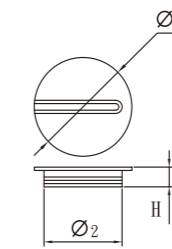

Other Plastics Fittings

Other Plastics Fittings

Plastic Cup/Plastic Hinge/Other Plastic Parts

Plastic Cup

PC01-30

ITEM NO.	Ø1 (mm)	H (mm)	Ø2 (mm)	Weight (g)	Packing (pcs)
PC01-30	33.5	9.5	30	3.4	1000

PC02-43

ITEM NO.	Ø1 (mm)	H (mm)	Ø2 (mm)	Weight (g)	Packing (pcs)
PC02-43	51	24	43	11	1000

PC03-50

ITEM NO.	Ø1 (mm)	H (mm)	Ø2 (mm)	Weight (g)	Packing (pcs)
PC03-50	63	16	50	11.6	1000

PC04-60

ITEM NO.	Ø1 (mm)	H (mm)	Ø2 (mm)	Weight (g)	Packing (pcs)
PC04-60	72	24	60	20.6	1000

Plastic Hinge

PH01

ITEM NO.	Ø1 (mm)	H (mm)	Ø2 (mm)	Weight (g)	Packing (pcs)
PH01	12	24.5	8	1	2500

PH02

ITEM NO.	Ø1 (mm)	H (mm)	Ø2 (mm)	Weight (g)	Packing (pcs)
PH02	12	24	8	1	2500

Other Plastic Parts

P01

ITEM NO.	Weight (g)	Packing (pcs)
P01	2.0	5000