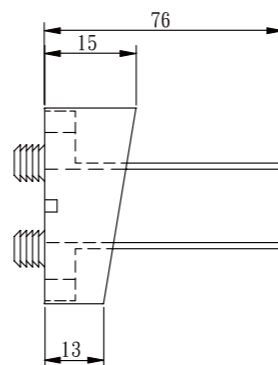

P05

ITEM NO.	Weight (g)	Packing (pcs)
P04	0.6	10000

P06-2

ITEM NO.	Weight (g)	Packing (pcs)
P06-2	3.6	4000

P06-4

ITEM NO.	Weight (g)	Packing (pcs)
P06-4	5.0	2500

P07-R

ITEM NO.	Weight (g)	Packing (pcs)
P07-R	22.0	500
P07-L	22.0	500

Bottom Nail

PN-01

PN-02

PN-03

PN-04

ITEM NO.	Ø(mm)	Weight (g)	Packing (pcs)
PN-01	16	1.6	2000
PN-02	18	2.2	2000
PN-03	21	2.6	2000
PN-04	17	7.6	2000

Board Support Series