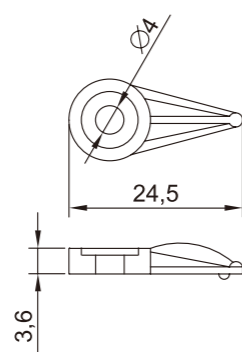

ITEM NO.	Ø1 (mm)	H (mm)	Ø2 (mm)	Weight (g)	Packing (pcs)
PC02-43	51	24	43	11	1000

PC03-50

ITEM NO.	Ø1 (mm)	H (mm)	Ø2 (mm)	Weight (g)	Packing (pcs)
PC03-50	63	16	50	11.6	1000

PC04-60

ITEM NO.	Ø1 (mm)	H (mm)	Ø2 (mm)	Weight (g)	Packing (pcs)
PC04-60	72	24	60	20.6	1000

Plastic Hinge

PH01

ITEM NO.	Ø1 (mm)	H (mm)	Ø2 (mm)	Weight (g)	Packing (pcs)
PH01	12	24.5	8	1	2500

PH02

ITEM NO.	Ø1 (mm)	H (mm)	Ø2 (mm)	Weight (g)	Packing (pcs)
PH02	12	24	8	1	2500

Other Plastic Parts

P01

ITEM NO.	Weight (g)	Packing (pcs)
P01	2.0	5000

P02

ITEM NO.	Weight (g)	Packing (pcs)
P02	0.1	10000

P03

ITEM NO.	Weight (g)	Packing (pcs)
P03	0.1	1000

P04

ITEM NO.	Weight (g)	Packing (pcs)
P04	3.2	2500

Other Plastic Parts/Bottom Nail

Other Plastic Parts

P05

ITEM NO.	Weight (g)	Packing (pcs)
P04	0.6	10000

P06-2

ITEM NO.	Weight (g)	Packing (pcs)
P06-2	3.6	4000

P06-4

ITEM NO.	Weight (g)	Packing (pcs)
P06-4	5.0	2500

P07-R

ITEM NO.	Weight (g)	Packing (pcs)
P07-R	22.0	500
P07-L	22.0	500