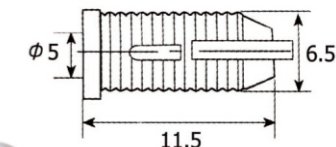

ITEM NO.	Ø1 (mm)	H (mm)	Ø2 (mm)	Weight (g)	Packing (pcs)
PC02-43	51	24	43	11	1000

PC03-50

ITEM NO.	Ø1 (mm)	H (mm)	Ø2 (mm)	Weight (g)	Packing (pcs)
PC03-50	63	16	50	11.6	1000

PC04-60

ITEM NO.	Ø1 (mm)	H (mm)	Ø2 (mm)	Weight (g)	Packing (pcs)
PC04-60	72	24	60	20.6	1000

Plastic Hinge

PH01

ITEM NO.	Ø1 (mm)	H (mm)	Ø2 (mm)	Weight (g)	Packing (pcs)
PH01	12	24.5	8	1	2500

PH02

ITEM NO.	Ø1 (mm)	H (mm)	Ø2 (mm)	Weight (g)	Packing (pcs)
PH02	12	24	8	1	2500

Other Plastic Parts

P01

ITEM NO.	Weight (g)	Packing (pcs)
P01	2.0	5000

P02

ITEM NO.	Weight (g)	Packing (pcs)
P02	0.1	10000

P03

ITEM NO.	Weight (g)	Packing (pcs)
P03	0.1	1000

P04

ITEM NO.	Weight (g)	Packing (pcs)
P04	3.2	2500

Other Plastic Parts/Bottom Nail

Other Plastic Parts

P05

ITEM NO.	Weight (g)	Packing (pcs)
P04	0.6	10000

P06-2

ITEM NO.	Weight (g)	Packing (pcs)
P06-2	3.6	4000

P06-4

ITEM NO.	Weight (g)	Packing (pcs)
P06-4	5.0	2500

P07-R

ITEM NO.	Weight (g)	Packing (pcs)
P07-R	22.0	500
P07-L	22.0	500