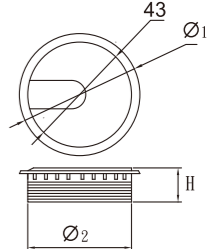

Other Plastics Fittings

Other Plastics Fittings

Plastic Cup/Plastic Hinge/Other Plastic Parts

Plastic Cup

PC01-30

ITEM NO.	Ø1 (mm)	H (mm)	Ø2 (mm)	Weight (g)	Packing (pcs)
PC01-30	33.5	9.5	30	3.4	1000

PC02-43

ITEM NO.	Ø1 (mm)	H (mm)	Ø2 (mm)	Weight (g)	Packing (pcs)
PC02-43	51	24	43	11	1000

PC03-50

ITEM NO.	Ø1 (mm)	H (mm)	Ø2 (mm)	Weight (g)	Packing (pcs)
PC03-50	63	16	50	11.6	1000

PC04-60

ITEM NO.	Ø1 (mm)	H (mm)	Ø2 (mm)	Weight (g)	Packing (pcs)
PC04-60	72	24	60	20.6	1000

Plastic Hinge

PH01

ITEM NO.	Ø1 (mm)	H (mm)	Ø2 (mm)	Weight (g)	Packing (pcs)
PH01	12	24.5	8	1	2500

PH02

ITEM NO.	Ø1 (mm)	H (mm)	Ø2 (mm)	Weight (g)	Packing (pcs)
PH02	12	24	8	1	2500

Other Plastic Parts

P01

ITEM NO.	Weight (g)	Packing (pcs)
P01	2.0	5000