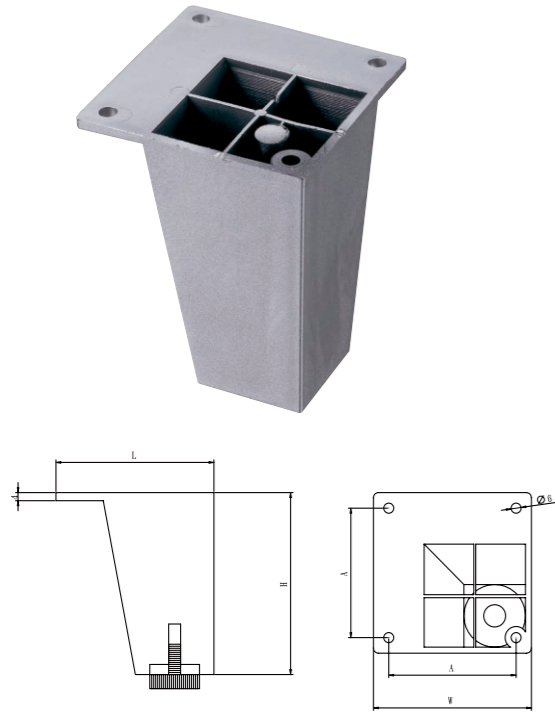

Table Leg

Handle

TL01/02

ITEM NO.	L (mm)	W (mm)	H (mm)	A (mm)	Weight (g)	Packing (pcs)
TL01	63.5	63.5	50	50	64.6	100
TL02	80	80	90	64	104.2	100

TL03

ITEM NO.	L (mm)	W (mm)	H (mm)	Ø (mm)	Weight (g)	Packing (pcs)
TL03	60	60	105	25	399.4	100

TL04-75

ITEM NO.	L (mm)	W (mm)	H (mm)	Ø (mm)	Weight (g)	Packing (pcs)
TL04	75	75	110	50	219.2	100

TL05

ITEM NO.	L (mm)	W (mm)	H (mm)	Ø (mm)	Weight (g)	Packing (pcs)
TL05	-	-	185	25	172.4	100

TL06

ITEM NO.	L (mm)	W (mm)	H (mm)	Ø (mm)	Weight (g)	Packing (pcs)
TL06	76.5	62	82-125	64	64	200

Handle/Knob

HD01

ITEM NO.	Ø-Ø (mm)	Weight (g)	Packing (pcs)
HD01	76	9.0	100

HD02

ITEM NO.	Ø-Ø (mm)	Weight (g)	Packing (pcs)
HD02	96	36.2	100

HD03

ITEM NO.	Ø-Ø (mm)	Weight (g)	Packing (pcs)
HD03	128	93.6	100

HD04

ITEM NO.	Ø-Ø (mm)	Weight (g)	Packing (pcs)
HD04	128	182.4	100

HD05

ITEM NO.	Ø-Ø (mm)	Weight (g)	Packing (pcs)
HD05	128	149.2	100

Handle/Knob

HD06

ITEM NO.	Ø-Ø (mm)	Weight (g)	Packing (pcs)
HD06	128	112.6	100