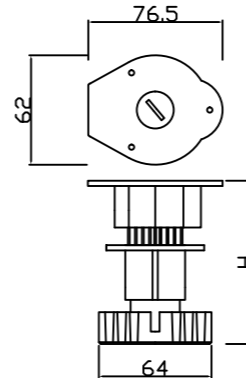

Table Leg

Handle

TL01/02

ITEM NO.	L (mm)	W (mm)	H (mm)	A (mm)	Weight (g)	Packing (pcs)
TL01	63.5	63.5	50	50	64.6	100
TL02	80	80	90	64	104.2	100

TL03

ITEM NO.	L (mm)	W (mm)	H (mm)	Ø (mm)	Weight (g)	Packing (pcs)
TL03	60	60	105	25	399.4	100

TL04-75

ITEM NO.	L (mm)	W (mm)	H (mm)	Ø (mm)	Weight (g)	Packing (pcs)
TL04	75	75	110	50	219.2	100

TL05

ITEM NO.	L (mm)	W (mm)	H (mm)	Ø (mm)	Weight (g)	Packing (pcs)
TL05	-	-	185	25	172.4	100

TL06

ITEM NO.	L (mm)	W (mm)	H (mm)	Ø (mm)	Weight (g)	Packing (pcs)
TL06	76.5	62	82-125	64	64	200

Handle/Knob

HD01

ITEM NO.	Ø-Ø (mm)	Weight (g)	Packing (pcs)
HD01	76	9.0	100

HD02

ITEM NO.	Ø-Ø (mm)	Weight (g)	Packing (pcs)
HD02	96	36.2	100

HD03

ITEM NO.	Ø-Ø (mm)	Weight (g)	Packing (pcs)
HD03	128	93.6	100

HD04

ITEM NO.	Ø-Ø (mm)	Weight (g)	Packing (pcs)
HD04	128	182.4	100

HD05

ITEM NO.	Ø-Ø (mm)	Weight (g)	Packing (pcs)
HD05	128	149.2	100

Handle/Knob

HD06

ITEM NO.	Ø-Ø (mm)	Weight (g)	Packing (pcs)
HD06	128	112.6	100