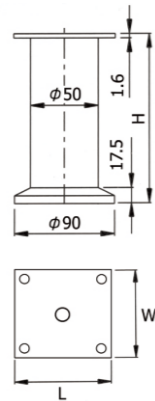

Table Leg

Handle

TL01/02

ITEM NO.	L (mm)	W (mm)	H (mm)	A (mm)	Weight (g)	Packing (pcs)
TL01	63.5	63.5	50	50	64.6	100
TL02	80	80	90	64	104.2	100

TL03

ITEM NO.	L (mm)	W (mm)	H (mm)	Ø (mm)	Weight (g)	Packing (pcs)
TL03	60	60	105	25	399.4	100

TL04-75

ITEM NO.	L (mm)	W (mm)	H (mm)	Ø (mm)	Weight (g)	Packing (pcs)
TL04	75	75	110	50	219.2	100

TL05

ITEM NO.	L (mm)	W (mm)	H (mm)	Ø (mm)	Weight (g)	Packing (pcs)
TL05	-	-	185	25	172.4	100

TL06

ITEM NO.	L (mm)	W (mm)	H (mm)	Ø (mm)	Weight (g)	Packing (pcs)
TL06	76.5	62	82-125	64	64	200

Handle/Knob

HD01

ITEM NO.	Ø-Ø (mm)	Weight (g)	Packing (pcs)
HD01	76	9.0	100

HD02

ITEM NO.	Ø-Ø (mm)	Weight (g)	Packing (pcs)
HD02	96	36.2	100

HD03

ITEM NO.	Ø-Ø (mm)	Weight (g)	Packing (pcs)
HD03	128	93.6	100

HD04

ITEM NO.	Ø-Ø (mm)	Weight (g)	Packing (pcs)
HD04	128	182.4	100

HD05

ITEM NO.	Ø-Ø (mm)	Weight (g)	Packing (pcs)
HD05	128	149.2	100

Handle/Knob

HD06

ITEM NO.	Ø-Ø (mm)	Weight (g)	Packing (pcs)
HD06	128	112.6	100