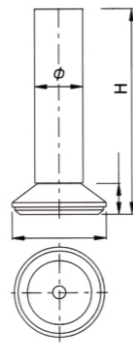

Table Leg

Handle

TL01/02

ITEM NO.	L (mm)	W (mm)	H (mm)	A (mm)	Weight (g)	Packing (pcs)
TL01	63.5	63.5	50	50	64.6	100
TL02	80	80	90	64	104.2	100

TL03

ITEM NO.	L (mm)	W (mm)	H (mm)	Ø (mm)	Weight (g)	Packing (pcs)
TL03	60	60	105	25	399.4	100

TL04-75

ITEM NO.	L (mm)	W (mm)	H (mm)	Ø (mm)	Weight (g)	Packing (pcs)
TL04	75	75	110	50	219.2	100

TL05

ITEM NO.	L (mm)	W (mm)	H (mm)	Ø (mm)	Weight (g)	Packing (pcs)
TL05	-	-	185	25	172.4	100

TL06

ITEM NO.	L (mm)	W (mm)	H (mm)	Ø (mm)	Weight (g)	Packing (pcs)
TL06	76.5	62	82-125	64	64	200

Handle/Knob

HD01

ITEM NO.	Ø-Ø (mm)	Weight (g)	Packing (pcs)
HD01	76	9.0	100

HD02

ITEM NO.	Ø-Ø (mm)	Weight (g)	Packing (pcs)
HD02	96	36.2	100

HD03

ITEM NO.	Ø-Ø (mm)	Weight (g)	Packing (pcs)
HD03	128	93.6	100

HD04

ITEM NO.	Ø-Ø (mm)	Weight (g)	Packing (pcs)
HD04	128	182.4	100

HD05

ITEM NO.	Ø-Ø (mm)	Weight (g)	Packing (pcs)
HD05	128	149.2	100

Handle/Knob

HD06

ITEM NO.	Ø-Ø (mm)	Weight (g)	Packing (pcs)
HD06	128	112.6	100