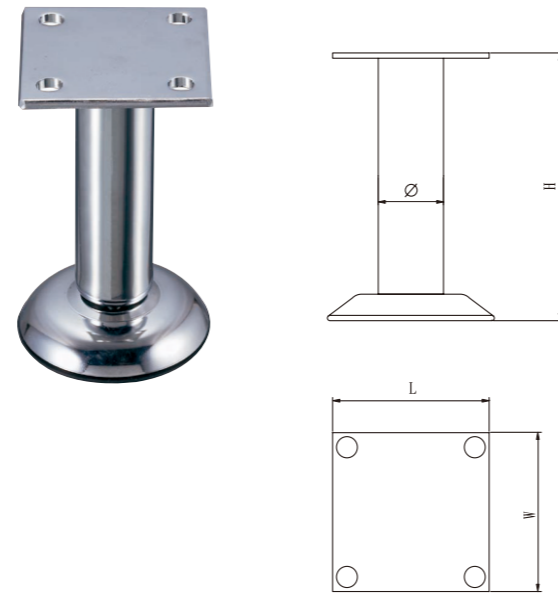

Table Leg

Handle

TL01/02

ITEM NO.	L (mm)	W (mm)	H (mm)	A (mm)	Weight (g)	Packing (pcs)
TL01	63.5	63.5	50	50	64.6	100
TL02	80	80	90	64	104.2	100

TL03

ITEM NO.	L (mm)	W (mm)	H (mm)	Ø (mm)	Weight (g)	Packing (pcs)
TL03	60	60	105	25	399.4	100

TL04-75

ITEM NO.	L (mm)	W (mm)	H (mm)	Ø (mm)	Weight (g)	Packing (pcs)
TL04	75	75	110	50	219.2	100

TL05

ITEM NO.	L (mm)	W (mm)	H (mm)	Ø (mm)	Weight (g)	Packing (pcs)
TL05	-	-	185	25	172.4	100

TL06

ITEM NO.	L (mm)	W (mm)	H (mm)	Ø (mm)	Weight (g)	Packing (pcs)
TL06	76.5	62	82-125	64	64	200

Handle/Knob

HD01

ITEM NO.	Ø-Ø (mm)	Weight (g)	Packing (pcs)
HD01	76	9.0	100

HD02

ITEM NO.	Ø-Ø (mm)	Weight (g)	Packing (pcs)
HD02	96	36.2	100

HD03

ITEM NO.	Ø-Ø (mm)	Weight (g)	Packing (pcs)
HD03	128	93.6	100

HD04

ITEM NO.	Ø-Ø (mm)	Weight (g)	Packing (pcs)
HD04	128	182.4	100

HD05

ITEM NO.	Ø-Ø (mm)	Weight (g)	Packing (pcs)
HD05	128	149.2	100

Handle/Knob

HD06

ITEM NO.	Ø-Ø (mm)	Weight (g)	Packing (pcs)
HD06	128	112.6	100